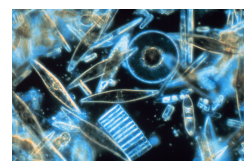

Insect Dust

Diatomaceous Earth

- All-Natural **100% food-grade** Diatomaceous Earth
- Diatomaceous Earth is composed of billions of microscopic, hard shelled algae called diatoms which kill insects such as Bed Bugs, Cockroaches, Ants, Earwigs, Millipedes, Centipedes, Slugs and other crawling insects by cutting into their exoskeleton like broken glass and dehydrating them
- Approved for use in animal feed Can be used indoors and outdoors
- All-Natural/Organic ingredients not harmful to pets or the environment
- Apply lightly and uniformly as a barrier around plants, foundation of houses, patios, porches & pools
- Use indoors in the kitchen, in corners, under appliances and behind baseboards
- Sprinkle on mattresses & furniture to kill bed bugs
Keeps killing insects for 9 months
- Product size and treatment coverage:
 - 4.4-lb bag treats 1,800 sq. ft.