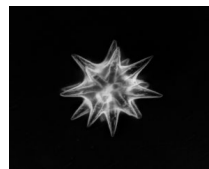

Insect Dust

Diatomaceous Earth

- All-Natural **100% food-grade** Diatomaceous Earth
- Diatomaceous Earth is composed of billions of microscopic, hard shelled algae called diatoms which kill insects such as Bed Bugs, Cockroaches, Ants, Earwigs, Millipedes, Centipedes, Slugs and other crawling insects by cutting into their exoskeleton like broken glass and dehydrating them
- Approved for use in animal feed Can be used indoors and outdoors
- All-Natural/Organic ingredients not harmful to pets or the environment
- Apply lightly and uniformly as a barrier around plants, foundation of houses, patios, porches & pools
- Use indoors in the kitchen, in corners, under appliances and behind baseboards
- Sprinkle on mattresses & furniture to kill bed bugs
Keeps killing insects for 9 months
- Product size and treatment coverage:
 - 4.4-lb bag treats 1,800 sq. ft.

Diatoms 1000x Magnification

Ordering Information: 4.4 LB Bag

	Item #	Pack QTY Units	Description	UPC Code	Dimensions (LxWxH)	Cube	Weight (lbs)
Unit	50020-7	1	Insect Dust 4.4 lb. DE	699064500207	6" x 9.5" x 20"	0.66	4.4
Case	50020-4	6	Insect Dust 4.4 lb. DE	10699064500204	19" x 18.5" x 15.5"	3.153	27
Mini-Pallet	50021-1	30	Insect Dust 4.4 lb. DE	10699064500211	48" x 20" x 30"	16.67	162
Pallet		24 cases (144 units)	Insect Dust 4.4 lb. DE		48" x 40" x 84"	64.44	660